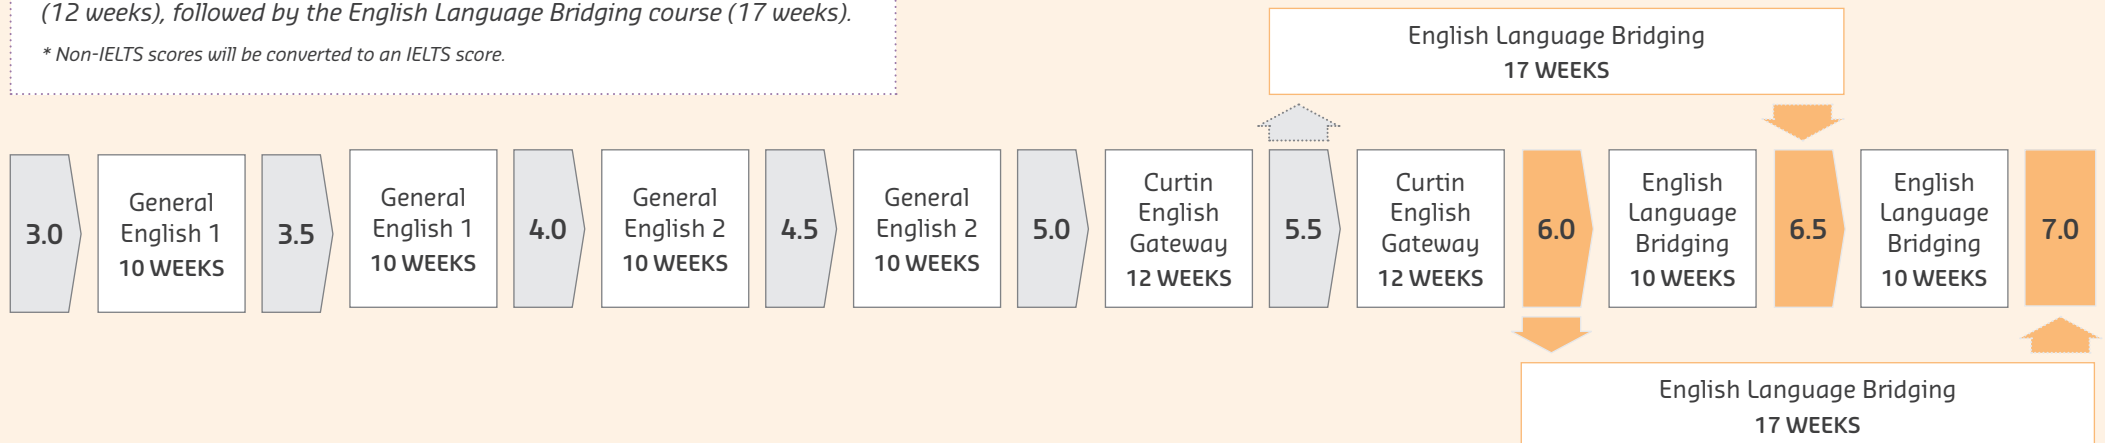

PATHWAYS DIAGRAM

This diagram shows the English pathways you can take, starting at your existing IELTS score* (one of the grey boxes) and finishing at the IELTS score you need (6.0, 6.5 or 7.0, depending on your chosen course).

Example: If you have an IELTS score of 5.0, and you need an IELTS score of 6.5, you will need to successfully complete the Curtin English Pathway (12 weeks), followed by the English Language Bridging course (17 weeks).

* Non-IELTS scores will be converted to an IELTS score.